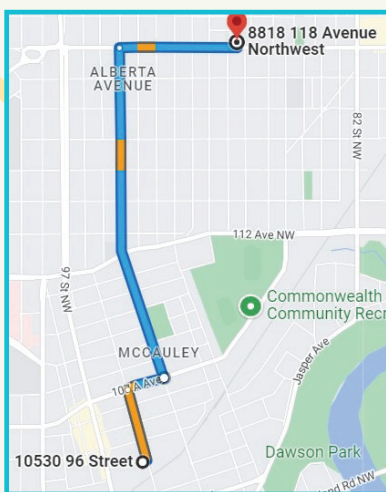

Bissell Family Services

Directions to the Bissell Thrift Shop

(8818 – 118 Ave)

For those using Edmonton Transit:

- **Bus tickets** are available for pickup at Family Support Services.
- The closest bus station is the **Stadium Station** (95 Street and 106 Avenue).
- **Take #5 bus.** It arrives every 15-minutes.
- It will take **15-20 minutes** to reach the Bissell Thrift Shop (8818 – 118 Avenue) by bus.

CONNECT

FAMILY SUPPORT

FamilySupport@bissellcentre.org
780.423.2285 ext. 133

BISSELL THRIFT SHOP

780.471.6644

Important Changes To THE BASIC NEEDS PROGRAM

Starting December 1st, 2022, there will be changes to how individuals and families receive items from the Basic Needs Program.

Please remember the basic needs program remains the same. Access to diapers and formula is provided once-per-month—only the location for pickup has changed.

Based on their circumstance, we offer bus tickets to anyone who requires transportation. From the Stadium Station (95 Street and 106 Avenue), Edmonton Transit can take you to the Bissell Thrift Shop. Take Bus #5. As per ETS, it arrives every 15-minutes.

New System

(Starting December 1, 2022)

- Vouchers for Basic Needs Program can be picked up from Family Support Workers on Wednesdays at Bissell Childcare (9331 – 105 Ave)
- Items such as diapers and baby formula are available only at Bissell Thrift Shop (8818 – 118 Ave)
- Bissell Thrift Shop (8818 – 118 Ave) is open Monday to Saturday (10 a.m. to 5 p.m.)
- It is closed on Sundays and holidays
- Bus tickets are available for transportation to the Bissell Thrift Shop
- Take Bus #5 at 95 Street and 106 Avenue
- It will take 15-minutes by bus to reach the store